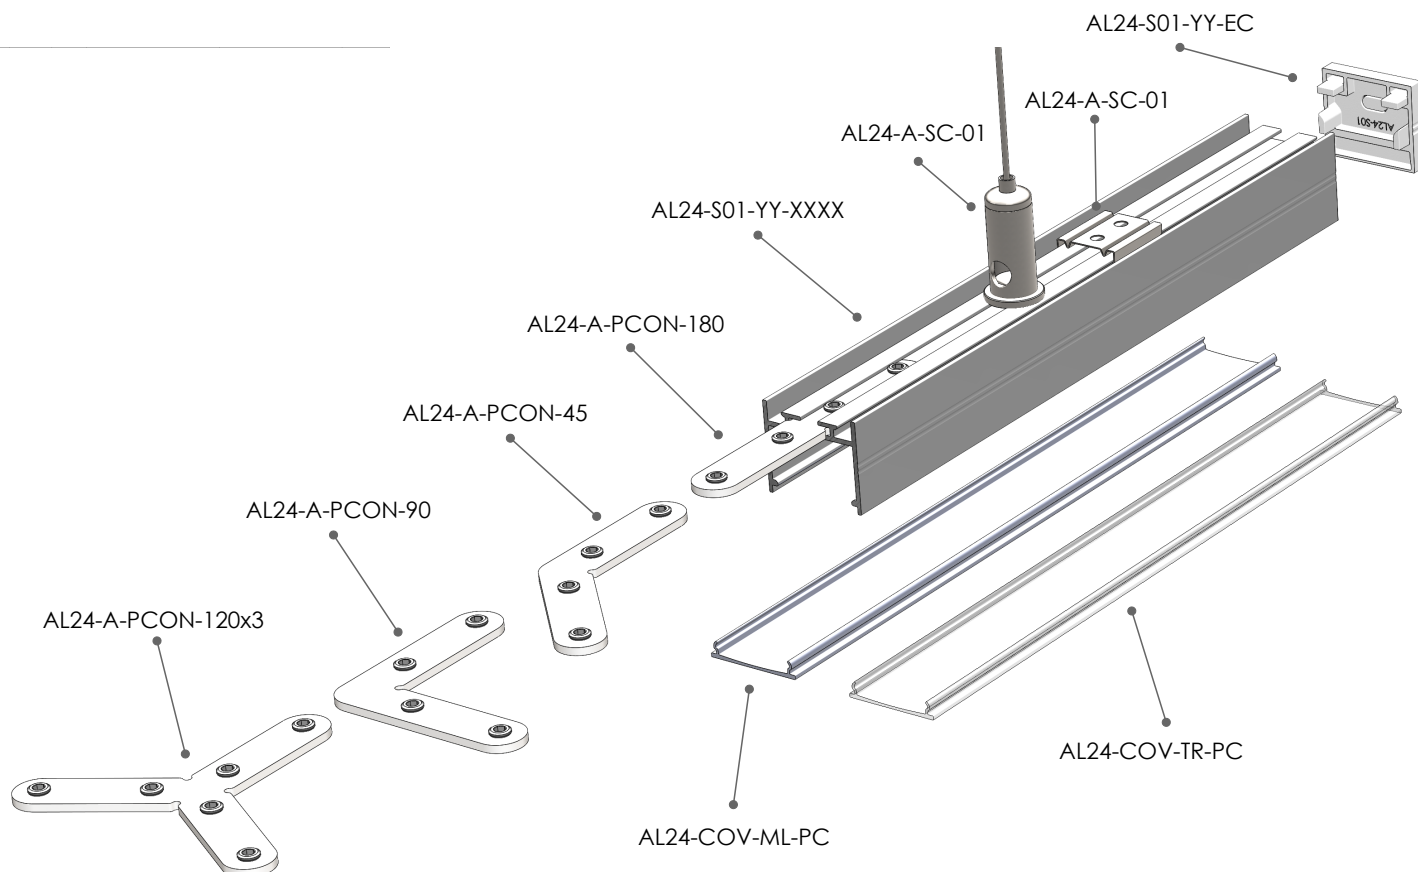

Profile type	architectural - pendant / surface
LED strip width	max. 2x12mm or 3x8mm
Standard lengths	2020mm, 3000mm
Installation method	mounting brackets, steel slings

**Dimensions [mm]:**

**Available accessories**

**Professional polycarbonate covers (PC) / light transmittance**

transparent / 96%

milky / 64%

**Mounting brackets**

**Profile connectors**

straight, 45 deg, 90 deg, 3x120 deg.

**Steel slings**

conductive, non-conductive

**Endcaps**

grey, black, white

Product code

\* **AS** - silver anodized, **AB** - black anodized, **LW** - white powder coated,

\*\* **2020** - 2,02m, **3000** - 3m

Detailed accessory list

AL24-COV-TR-PC-XXXX*	transparent cover PC	AL24-PD-1000-EL	steel sling, 1000mm - conductive
AL24-COV-ML-PC-XXXX*	milky cover PC	AL24-PD-2000	steel sling, 2000mm
AL24-S01-AS-EC	grey endcap	AL24-PD-2000-EL	steel sling, 2000mm - conductive
AL24-S01-LW-EC	white endcap	AL24-A-PCON-45	45° profile connetor
AL24-S01-AB-EC	black endcap	AL24-A-PCON-90	90° profile connetor
AL24-A-MB-01	mounting clip	AL24-A-PCON-120x3	3x120° profile connetor
AL24-PD-1000	steel sling, 1000mm	AL24-A-PCON-180	straight profile connetor

\* **2020** - 2,02m, **3000** - 3m;