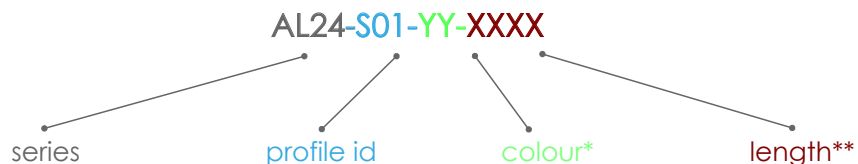

Product code

* **AS** - silver anodized, **AB** - black anodized, **LW** - white powder coated,

** **2020** - 2,02m, **3000** - 3m