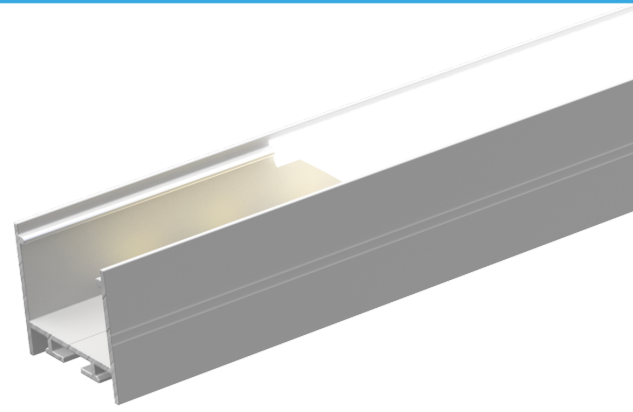

recessed LED profile

**S01**

**Main features:**

- ease of obtaining a "light line"
- ability to create light compositions
- minimalistic design
- excellent heat dissipation
- designed and manufactured in the EU
- easy to install and remove the cover

**Application:**

- home and shop main lighting
- decorative and lighting installations
- for precise detail illumination

**Available colors**

-  silver anodized
-  white powder coated
-  black anodized

**Additional information**

Profile type	architectural - pendant / surface
LED strip width	max. 2x12mm or 3x8mm
Standard lengths	2020mm, 3000mm
Installation method	mounting brackets, steel slings

**Dimensions [mm]:**

**Available accessories**

**Professional polycarbonate covers (PC) / light transmittance**

transparent / 96%

milky / 64%

**Mounting brackets**

**Profile connectors**

straight, 45 deg, 90 deg, 3x120 deg.

**Steel slings**

conductive, non-conductive