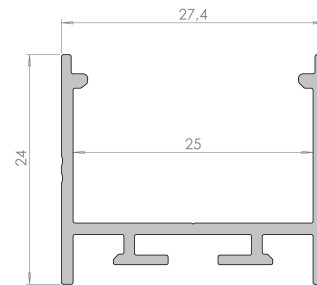

Profile type	architectural - pendant / surface
LED strip width	max. 2x12mm or 3x8mm
Standard lengths	2020mm, 3000mm
Installation method	mounting brackets, steel slings

**Dimensions [mm]:**

**Available accessories**

\* **2020** - 2,02m, **3000** - 3m;