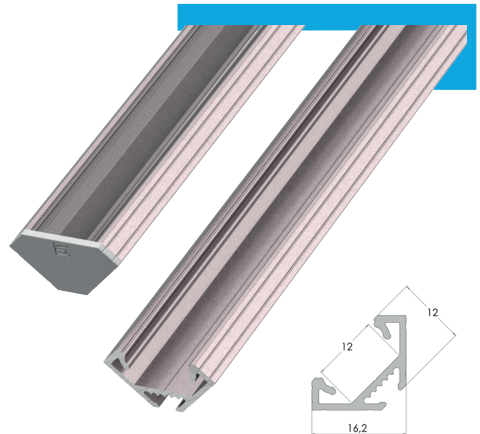

AL12-GLC2-yy-xxxx

yy - **AS** - silver anodized, **AB** - black anodized, **LB** - black powder coated,
LW - white powder coated, **RW** - raw aluminium
xxxx - **1000** - 1m, **2020** - 2.01 m, **3000** - 3.03 m

AVAILABLE COLOURS: **SILVER, WHITE, BLACK**

MATERIAL: **ALUMINIUM**

APPLICATION: **STANDARD CORNER**

LED STRIP WIDTH: **UP TO 12 mm**