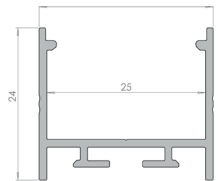

SERIES PROFILE

AL24-S01-yy-xxxx

yy - **AS** - silver anodized, **AB** - black anodized, **LB** - black powder coated,
LW - white powder coated, **RW** - raw aluminium
xxxx - **1000** - 1m, **2010** - 2.01 m, **3030** - 3.03 m, **4150** - 4.15 m

AVAILABLE COLOURS: **SILVER, WHITE, BLACK**

MATERIAL: **ALUMINIUM**

APPLICATION: **SURFACE TILES**

LED STRIP WIDTH: **UP TO 24 mm**