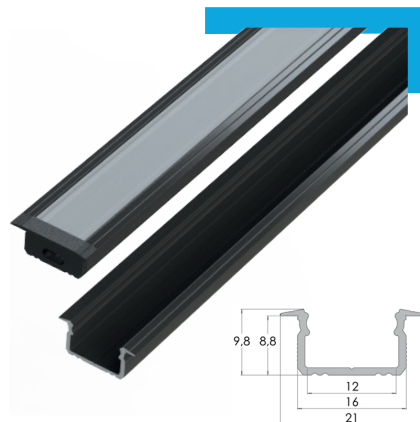

AL12-GLG2-yy-xxxx

yy - **AS** - silver anodized, **AB** - black anodized, **LB** - black powder coated,
LW - white powder coated, **RW** - raw aluminium
xxxx - **1000** - 1m, **2020** - 2.01 m, **3000** - 3.03 m

AVAILABLE COLOURS: **SILVER, WHITE, BLACK**

MATERIAL: **ALUMINIUM**

APPLICATION: **GROOVE, RECESSED TILES**

LED STRIP WIDTH: **UP TO 12 mm**