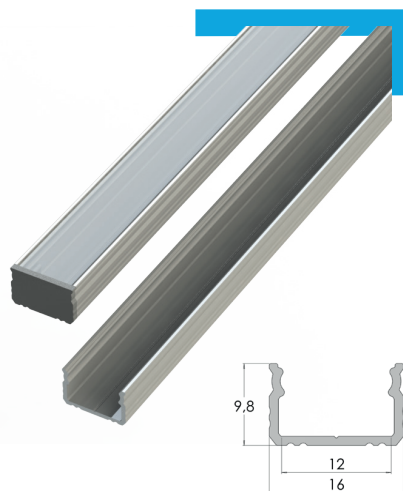

AL12-GLS2-yy-xxxx

yy - **AS** - silver anodized, **AB** - black anodized, **LB** - black powder coated,
LW - white powder coated, **RW** - raw aluminium
xxxx - **1000** - 1m, **2020** - 2.01 m, **3000** - 3.03 m

AVAILABLE COLOURS: **SILVER, WHITE, BLACK**

MATERIAL: **ALUMINIUM**

APPLICATION: **SURFACE TILES**

LED STRIP WIDTH: **UP TO 12 mm**