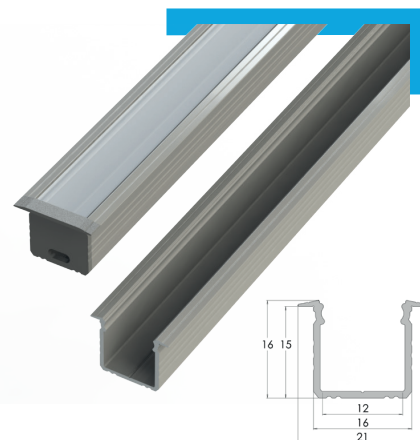

AL12-GLG3-yy-xxxx

yy - **AS** - silver anodized, **AB** - black anodized, **LB** - black powder coated,
LW - white powder coated, **RW** - raw aluminium
xxxx - **1000** - 1m, **2020** - 2.01 m, **3000** - 3.03 m

AVAILABLE COLOURS: **SILVER, WHITE, BLACK**

MATERIAL: **ALUMINIUM**

APPLICATION: **GROOVE, RECESSED TILES**

LED STRIP WIDTH: **UP TO 12 mm**