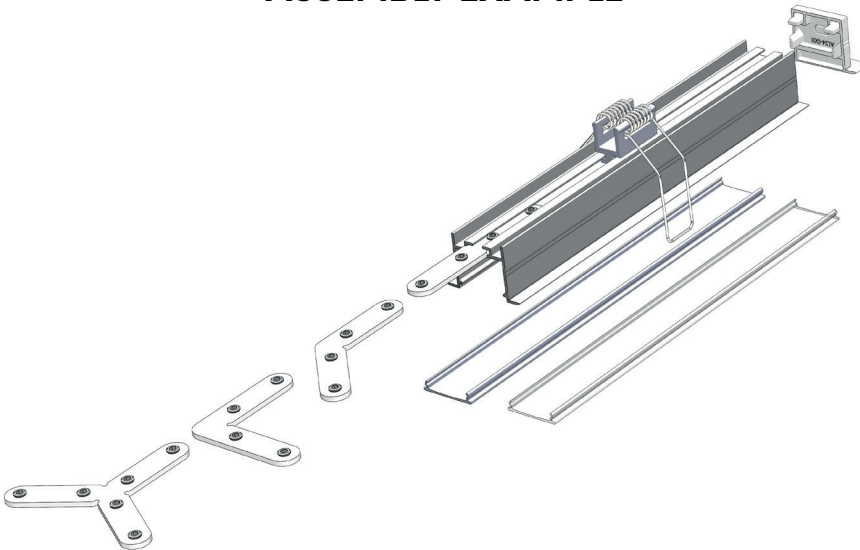

AVAILABLE COLOURS: **SILVER, WHITE, BLACK**

MATERIAL: **ALUMINIUM**

APPLICATION: **RECESSED TILES**

LED STRIP WIDTH: **UP TO 24 mm**

ASSEMBLY EXAMPLE

»» Application and accessories for led profiles

FOR AL24-G01 SERIES