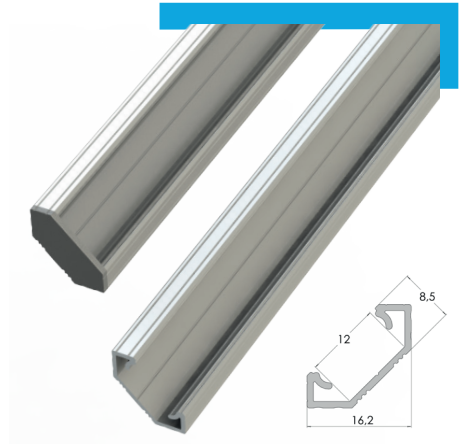

SERIES PROFILE

AL12-GLC1-yy-xxxx

yy - **AS** - silver anodized, **AB** - black anodized, **LB** - black powder coated,
LW - white powder coated, **RW** - raw aluminium
xxxx - **1000** - 1m, **2020** - 2.01 m, **3000** - 3.03 m

AVAILABLE COLOURS: **SILVER, WHITE, BLACK**

MATERIAL: **ALUMINIUM**

APPLICATION: **STANDARD CORNER**

LED STRIP WIDTH: **UP TO 12 mm**