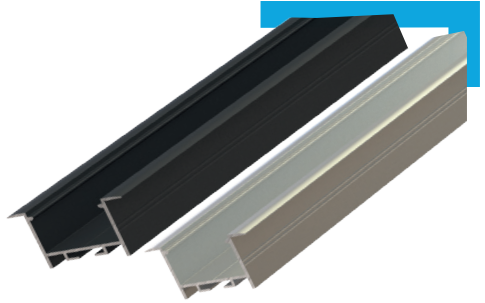

RECESSED PROFILE

SERIES PROFILE

AL24-G01-yy-xxxx

yy - **AS** - silver anodized, **AB** - black anodized, **LB** - black powder coated, **LW** - white powder coated, **RW** - raw aluminium
xxxx - **1000** - 1m, **2010** - 2.01 m, **3030** - 3.03 m, **4150** - 4.15 m

AVAILABLE COLOURS: **SILVER, WHITE, BLACK**

MATERIAL: **ALUMINIUM**

APPLICATION: **RECESSED TILES**

LED STRIP WIDTH: **UP TO 24 mm**