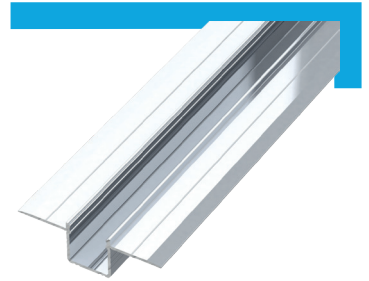

AVAILABLE COLOURS: **SILVER, WHITE, BLACK**

MATERIAL: **ALUMINIUM**

APPLICATION: **GROOVE, RECESSED TILES**

LED STRIP WIDTH: **UP TO 12 mm**

ACCESSORIES

FOR AL12-GLG5 SERIES

END-CAPS

Model	Color	Photo
AL12-GLS3-AB-EC AL12-GLS3-AB-EC-0	Black	
AL12-GLS3-AS-EC AL12-GLS3-AS-EC-0	Gray	
AL12-GLS3-LW-EC AL12-GLS3-LW-EC-0	White	