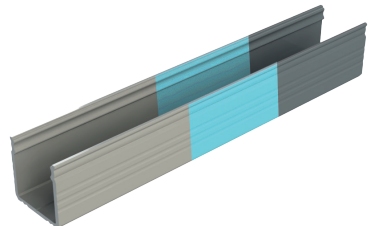

EVEN MORE LIGHT

The innovative way we have developed of mounting the diffuser ensures maximum use of the space inside the profile. Thanks to this, we have minimised the diffraction phenomenon, leaving the light with significantly more space.