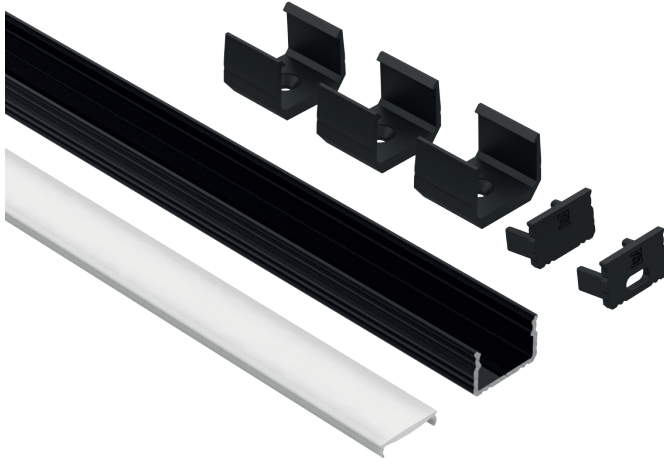

AL12-GLS2-AB