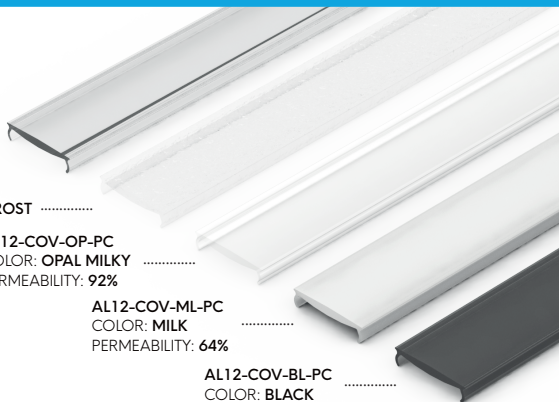

ASSEMBLY EXAMPLE

»» PROFILE COVER

PROFESSIONAL/STANDARD
COVERS

PC COVERS

AL24-COV-TR-PC
COLOR: TRANSPARENT
PERMEABILITY: 96%

AL24-COV-ML-PC
COLOR: MILK
PERMEABILITY: 64%

AL12-COV-TR-PC
COLOR: TRANSPARENT
PERMEABILITY: 96%