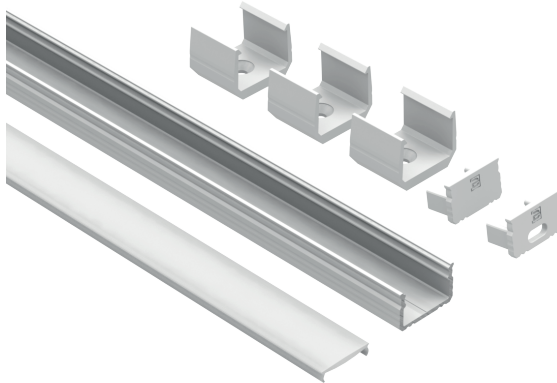

PROFILE SETS ‹‹

We make ready-to-use profile and accessory kits in a foil sleeve for all GLALU® brand models. Also with installed LED strip with wires and plug for easy connection.

Ask your sales manager for more details.

EXAMPLE SETS

AL12-GLS2-LW