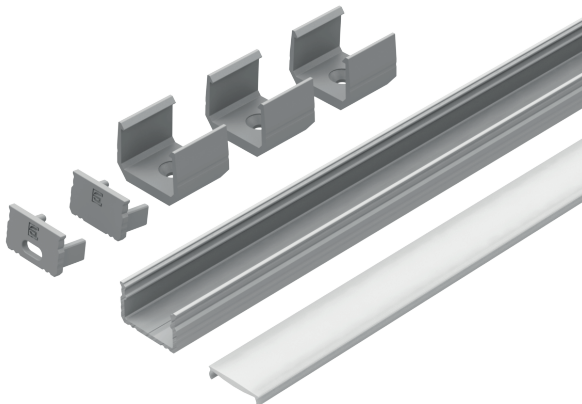

AL12-GLS2-AS