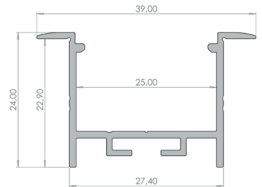

RECESSED PROFILE

SERIES PROFILE

AL24-G01-yy-xxxx

yy - **AS** - silver anodized, **AB** - black anodized, **LB** - black powder coated, **LW** - white powder coated, **RW** - raw aluminium
xxxx - **1000** - 1m, **2010** - 2.01 m, **3030** - 3.03 m, **4150** - 4.15 m

AVAILABLE COLOURS: **SILVER, WHITE, BLACK**

MATERIAL: **ALUMINIUM**

APPLICATION: **RECESSED TILES**

LED STRIP WIDTH: **UP TO 24 mm**