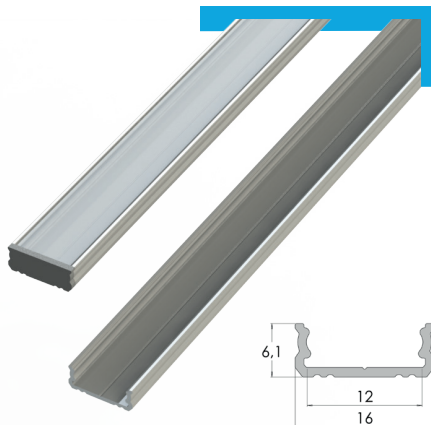

SERIES PROFILE

AL12-GLS1-yy-xxxx

yy - **AS** - silver anodized, **AB** - black anodized, **LB** - black powder coated,
LW - white powder coated, **RW** - raw aluminium
xxxx - **1000** - 1m, **2020** - 2.01 m, **3000** - 3.03 m

AVAILABLE COLOURS: **SILVER, WHITE, BLACK**

MATERIAL: **ALUMINIUM**

APPLICATION: **SURFACE TILES**

LED STRIP WIDTH: **UP TO 12 mm**