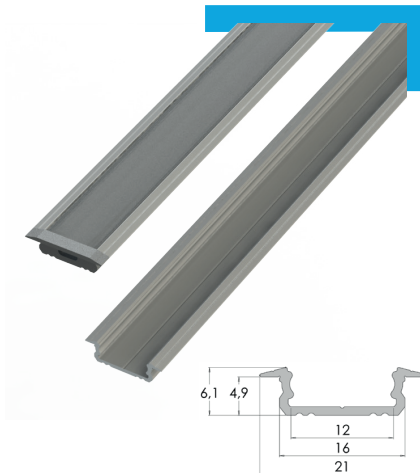

RECESSED PROFILE

SERIES PROFILE

AL12-GLG1-yy-xxxx

yy - **AS** - silver anodized, **AB** - black anodized, **LB** - black powder coated,
LW - white powder coated, **RW** - raw aluminium
xxxx - **1000** - 1m, **2020** - 2.01 m, **3000** - 3.03 m

AVAILABLE COLOURS: **SILVER, WHITE, BLACK**

MATERIAL: **ALUMINIUM**

APPLICATION: **GROOVE, RECESSED TILES**

LED STRIP WIDTH: **UP TO 12 mm**