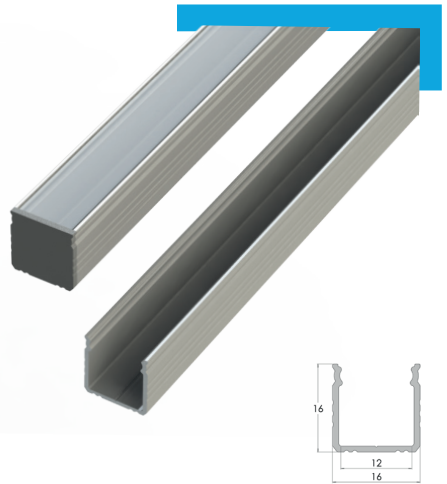

SERIES PROFILE

AL12-GLS3-yy-xxxx

yy - **AS** - silver anodized, **AB** - black anodized, **LB** - black powder coated,
LW - white powder coated, **RW** - raw aluminium
xxxx - **1000** - 1m, **2020** - 2.01 m, **3000** - 3.03 m

AVAILABLE COLOURS: **SILVER, WHITE, BLACK**

MATERIAL: **ALUMINIUM**

APPLICATION: **SURFACE TILES**

LED STRIP WIDTH: **UP TO 12 mm**