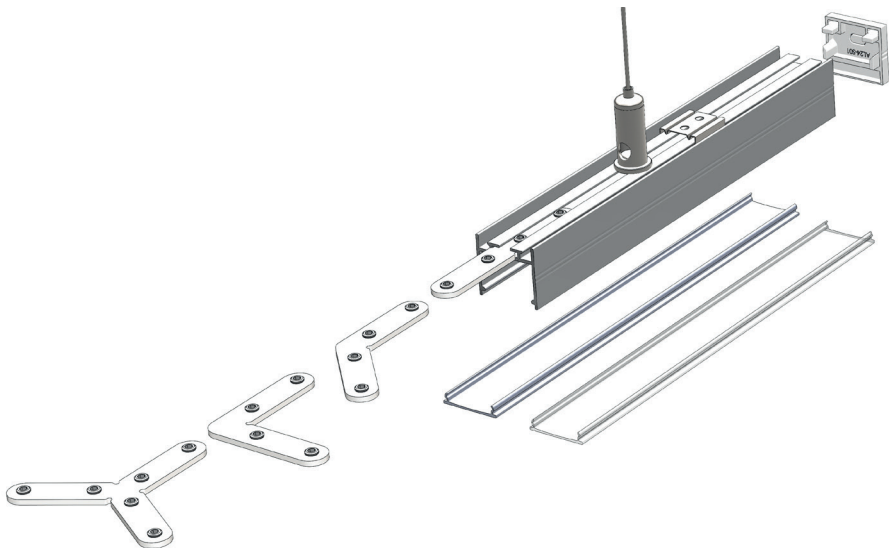

The innovative way we have developed of mounting the diffuser ensures maximum use of the space inside the profile. Thanks to this, we have minimised the diffraction phenomenon, leaving the light with significantly more space.

AVAILABLE COLOURS: **SILVER, WHITE, BLACK**

MATERIAL: **ALUMINIUM**

APPLICATION: **SURFACE TILES**

LED STRIP WIDTH: **UP TO 24 mm**

ASSEMBLY EXAMPLE

»» Application and accessories for led profiles

FOR AL24-S01 SERIES